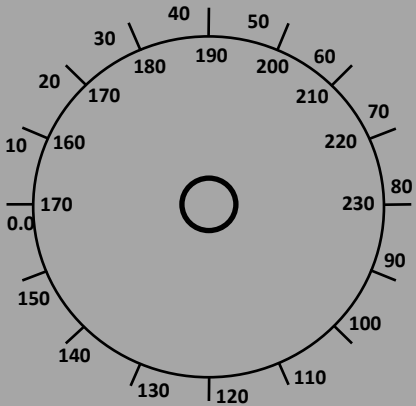

*Nuovo Industries - STAR RANGER*

Tuning

Fine

Power

Main

Phones

min. Volume max.

min. Reaction max.